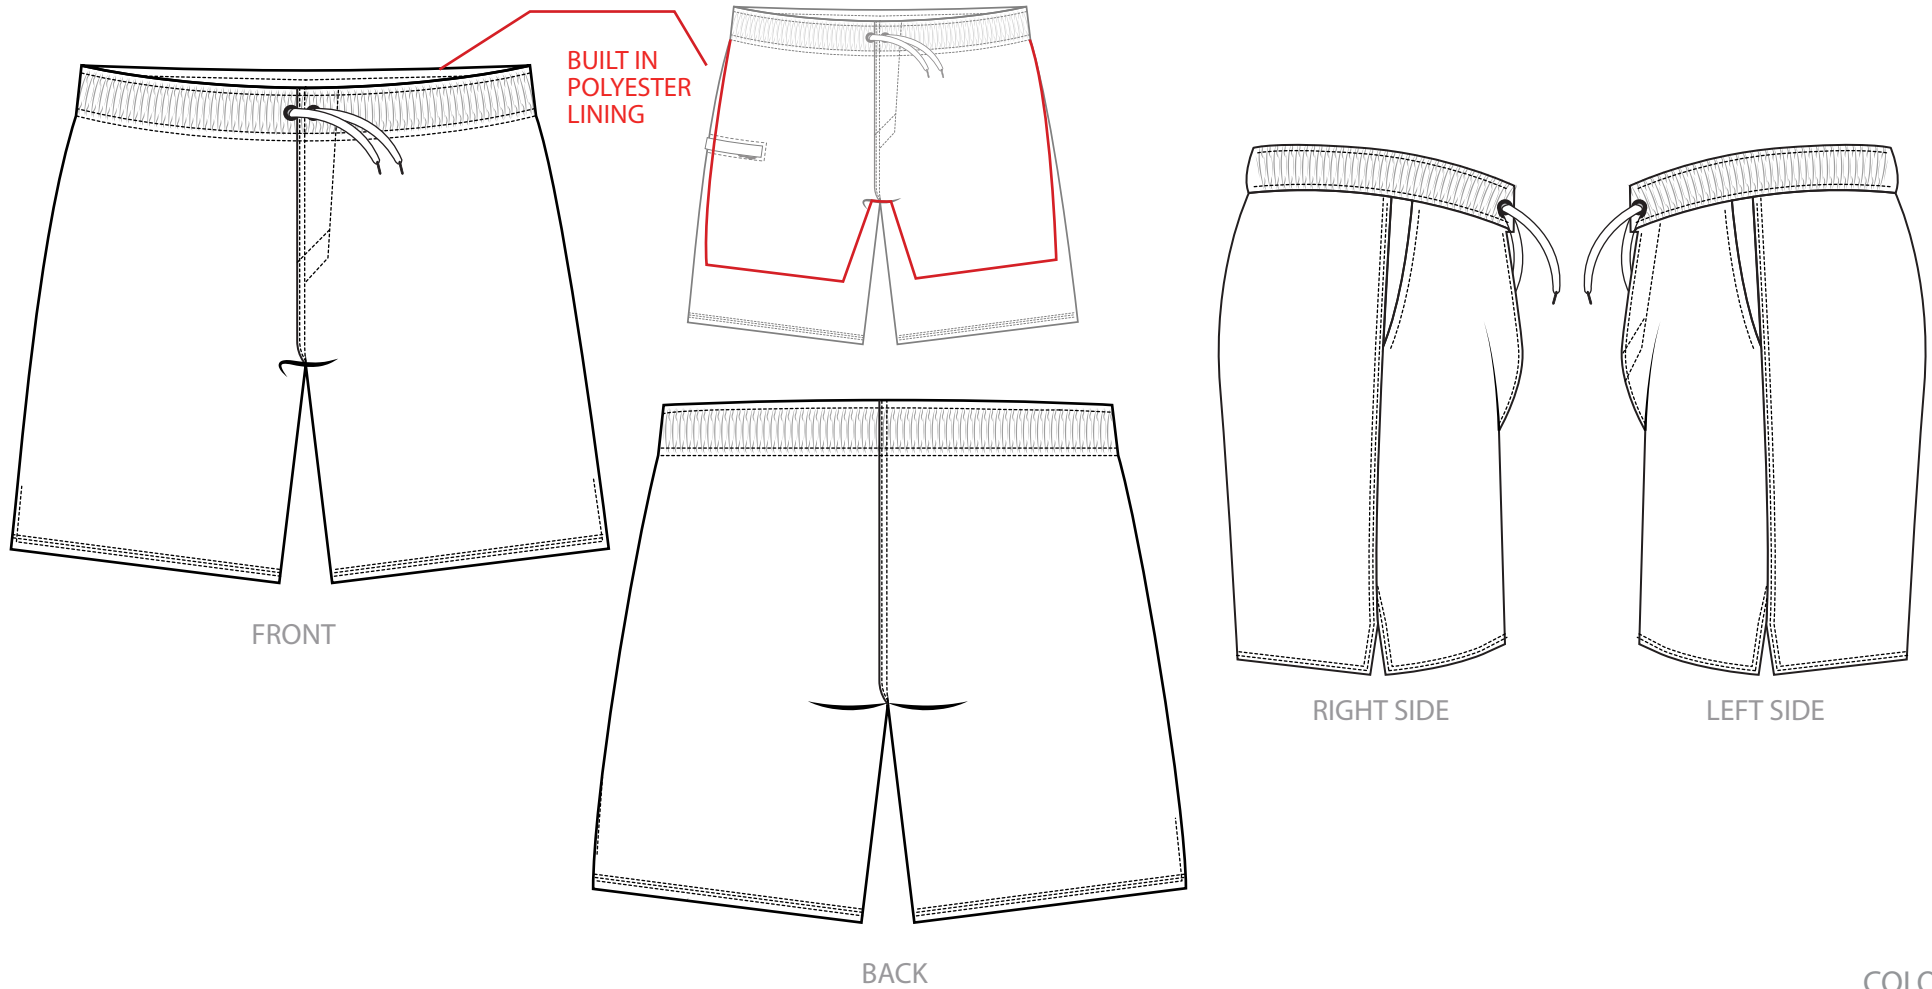

MENS ELASTIC SHORT – WITH LINING / SUB132

PLEASE PROVIDE OR CONFIRM ALL DETAILS FOR ART PROVIDED
 PMS COLORS ARE PREFERRED FOR SUFFICIENT COLOR MATCHING
 NOTE: GRAPHICS WILL SCALE UP OR DOWN SLIGHTLY ON SOME
 SIZES DURING GRADING PROCESS

PRODUCT DETAILS

- Lightweight 6oz polyester
- Elastic waistband with drawstring
- Full color sublimated exterior
- Pick between white (SUB132W) or black (SUB132B) stitching
- Add names and/or numbers (extra cost)

COLORS

BOTTOMS_SUB132 06/24/2021

ITEM# SUB132

APPAREL / SWIM

UNISEX – YOUTH AND ADULT	SIZE SPECS – UPDATED 12.03.01 - INCHES													
STANDARD AREAS OF MEASUREMENT	YXS 4-5Y	YS 6-7Y	YM 8-9Y	YL 10-12Y	YXL 14-16Y	XS	S	M	L	XL	2XL	3XL	4XL	5XL
AROUND WAIST (INCHES)	22.00	23.00	25.00	27.00	29.00	28.25	30.50	33.13	36.50	40.25	44.75	49.75	54.75	58.75
AROUND HIP – FRONT (INCHES)	24.00	25.00	27.00	29.00	32.00	32.75	35.00	37.75	40.75	44.00	47.50	51.25	55.00	58.75
INSEAM – FRONT (INCHES)	20.00	22.50	25.00	28.00	31.00	32.00	32.00	32.00	32.50	32.50	32.50	33.00	33.00	33.00
TALL LEG LENGTH														
TALL +2" TO LEG/INSEAM LENGTH (INCHES)	22	24.5	27	30	33	34	34	34	34.5	34.5	34.5	35	35	35
TALL +4" TO LEG/INSEAM LENGTH (INCHES)	24	26.5	29	32	35	36	36	36	36.5	36.5	36.5	37	37	37