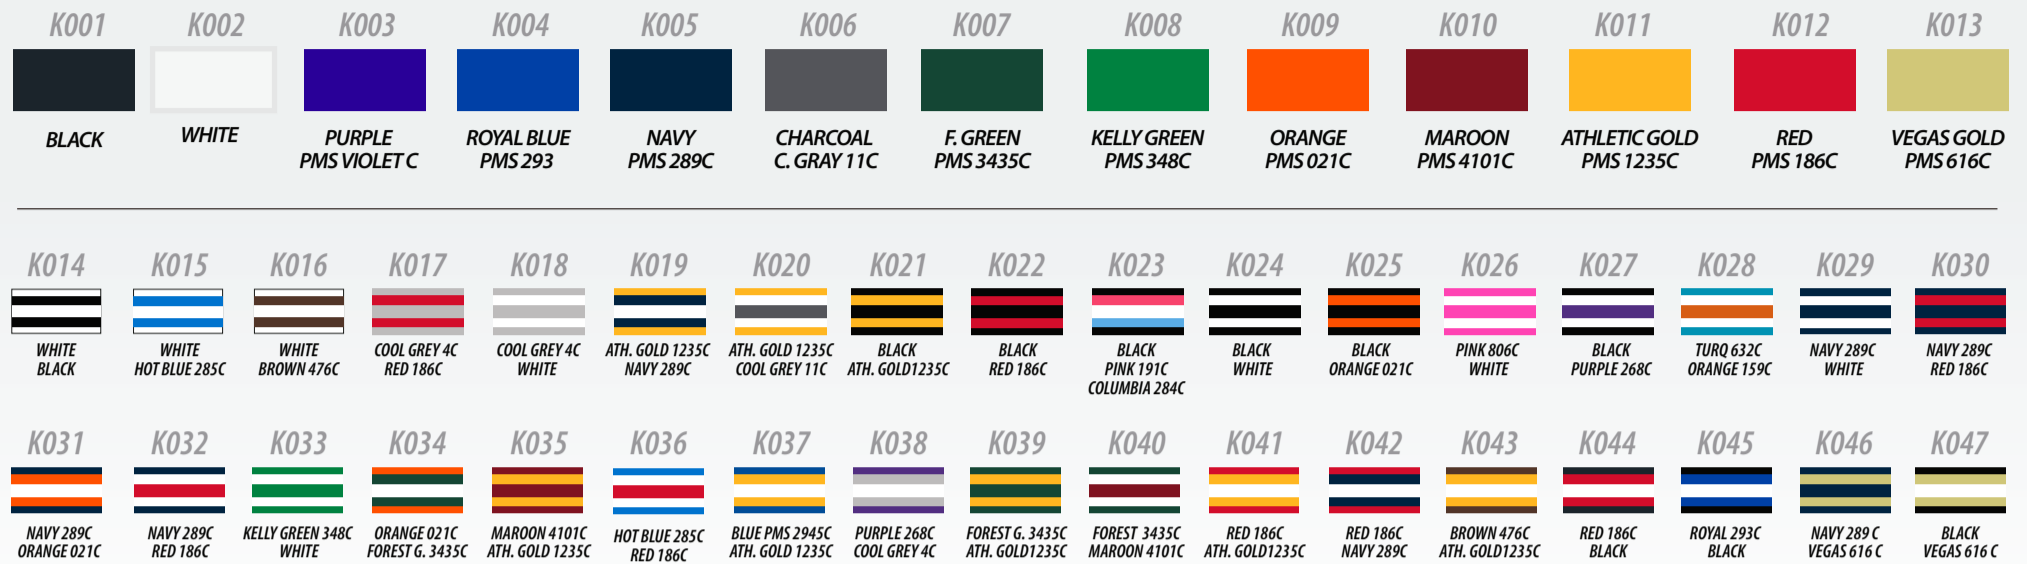

KNIT TRIM COLOR OPTIONS