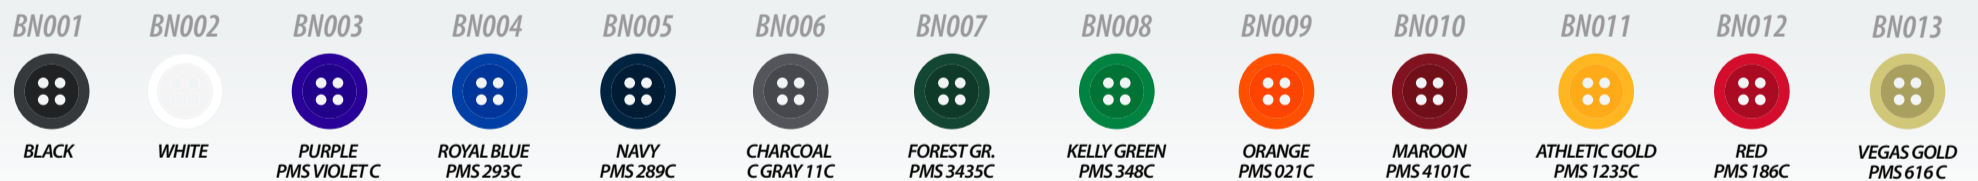

FOOTBED

STRINGS COLOR
(BLACK OR WHITE ONLY)

STRINGS COLOR

PRINT COLORS

PMS COLORS ARE REQUIRED

(L1) LOGO: 1,5" T FILL: COLOR OUTLINE: COLOR
OUTSIDE VIEW

(L2) LOGO: 0,75" T FILL: COLOR OUTLINE: COLOR
INSIDE VIEW

(N1) NUMBER: TONGUE 1,5" T FILL: COLOR OUTLINE: COLOR

KNIT TRIM COLOR OPTIONS

STRING COLOR OPTIONS

STRING COLOR OPTIONS

BUTTON COLOR OPTIONS

SNAP COLOR OPTIONS

UBIX FONTS

PURPLE
PMS VIOLET C

RGB
68, 0, 153

BRIGHT PURPLE
PMS 268 C

RGB
88, 44, 131

LAVENDER
PMS 7445 C

RGB
167, 162, 195

LIGHT PINK
PMS 940 C

RGB
255, 182, 217

PINK
PMS 673 C

RGB
217, 134, 186

PINK C
PMS 606 C

RGB
255, 62, 181

HOT CORAL
PMS 2346 C

RGB
255, 88, 105

CLASSIC RED
PMS 200 C

RGB
186, 12, 47

RICH RED
PMS 485 C