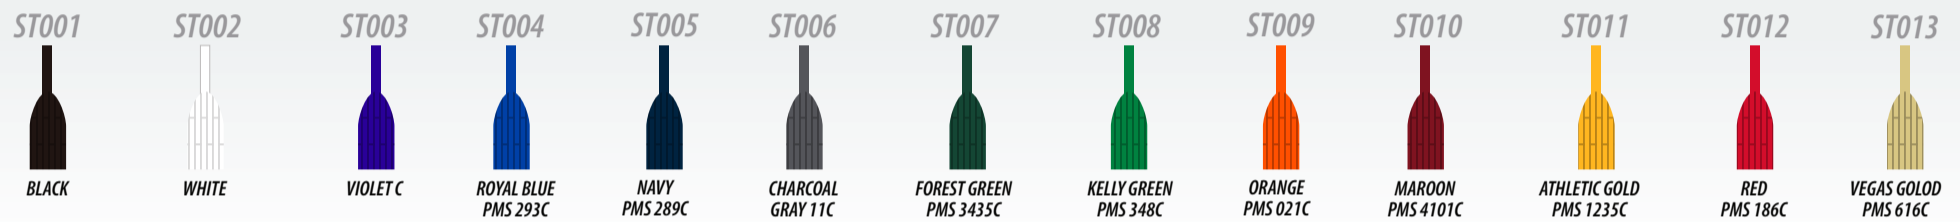

OUTSIDE VIEW

L1

INSIDE VIEW

L2

WEARER'S LEFT BACK

WEARER'S RIGHT BACK

PRINTED TONGUE

TOP VIEW

FOOTBED

STRINGS COLOR
(BLACK OR WHITE ONLY)

STRINGS COLOR

PRINT COLORS

PMS COLORS ARE REQUIRED

(L1) LOGO: 1,5" T FILL: COLOR OUTLINE: COLOR
OUTSIDE VIEW

(L2) LOGO: 0,75" T FILL: COLOR OUTLINE: COLOR
INSIDE VIEW

(N1) NUMBER: TONGUE 1,5" T FILL: COLOR OUTLINE: COLOR

KNIT TRIM COLOR OPTIONS

STRING COLOR OPTIONS

STRING COLOR OPTIONS

BUTTON COLOR OPTIONS

SNAP COLOR OPTIONS

UBIX FONTS

PURPLE
PMS VIOLET C