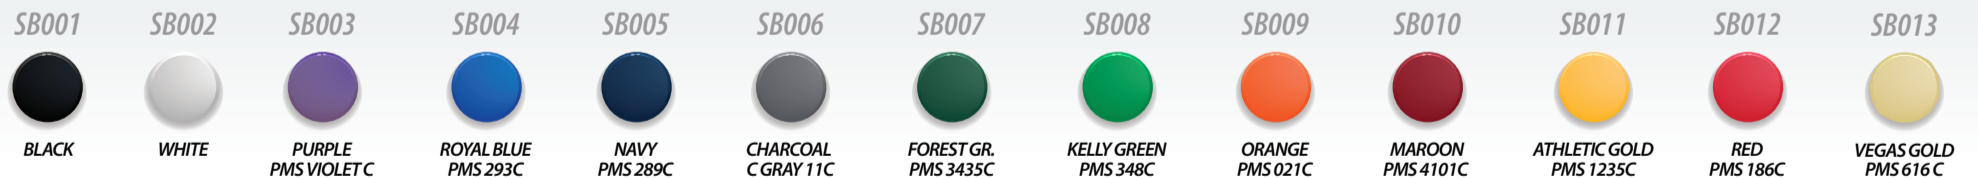

FOOTBED

STRINGS COLOR
(BLACK OR WHITE ONLY)

STRINGS COLOR

PRINT COLORS

PMS COLORS ARE REQUIRED

(L1) LOGO: 1,5" T FILL: COLOR OUTLINE: COLOR
OUTSIDE VIEW

(L2) LOGO: 0,75" T FILL: COLOR OUTLINE: COLOR
INSIDE VIEW

(N1) NUMBER: TONGUE 1,5" T FILL: COLOR OUTLINE: COLOR

KNIT TRIM COLOR OPTIONS

STRING COLOR OPTIONS

STRING COLOR OPTIONS

BUTTON COLOR OPTIONS

SNAP COLOR OPTIONS

UBIX FONTS

PURPLE
PMS VIOLET C

RGB
68, 0, 153

BRIGHT PURPLE
PMS 268 C

RGB
88, 44, 131

LAVENDER
PMS 7445 C

RGB
167, 162, 195

LIGHT PINK
PMS 940 C

RGB
255, 182, 217

PINK
PMS 673 C

RGB
217, 134, 186

PINK C
PMS 606 C

RGB
255, 62, 181

HOT CORAL
PMS 2346 C

RGB
255, 88, 105

CLASSIC RED
PMS 200 C

RGB
186, 12, 47

RICH RED
PMS 485 C